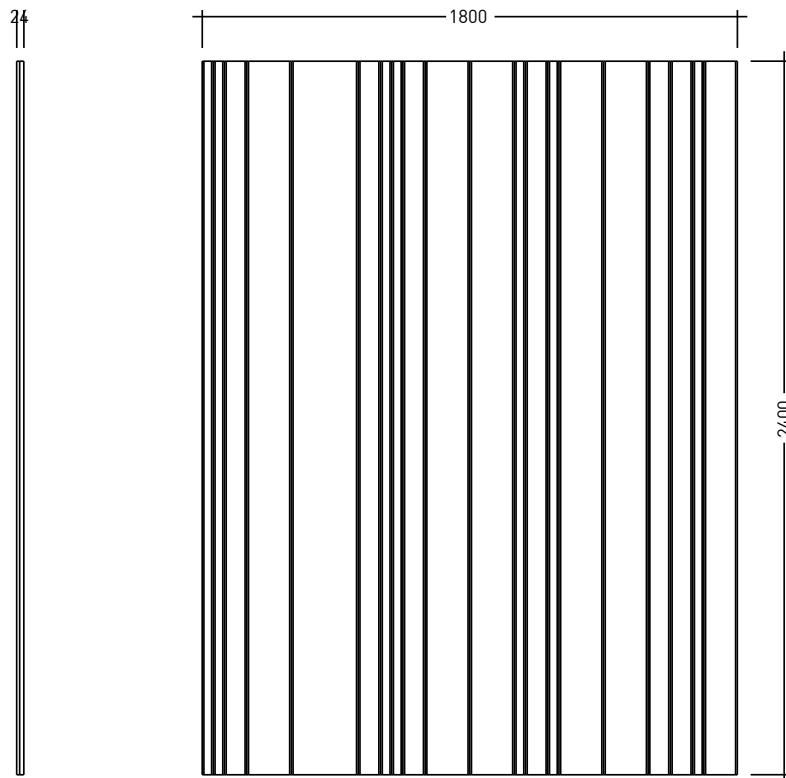

VERTIGO IRREGULAR

Wallcovering

VERTIGO IRREGULAR 24MM

Wallcovering

VERTIGO IRREGULAR is a highly effective, flexible and cost-effective acoustic solution. It creates an endless irregular pattern of vertical v-cut lines that give a space depth and movement.

ARTICLE NUMBER

732.24.15.000.00

DIMENSIONS

Length:	1800mm	70.86"
Width:	2400 mm	94.48"
Thickness:	24mm	0.94"

CONNECTION

VERTIGO IRREGULAR is mounted on the wall with a biodegradable double-contact glue.

SIDE

FRONT

TECHNICAL DATA SHEET

VERTIGO IRREGULAR 12MM

Wallcovering

VERTIGO IRREGULAR is a highly effective, flexible and cost-effective acoustic solution. It creates an endless irregular pattern of vertical v-cut lines that give a space depth and movement.

ARTICLE NUMBER

732.12.15.000.00

DIMENSIONS

Length:	1200mm	47.24"
Width:	2800 mm	110.23"
Thickness:	12 mm	0.47"

CONNECTION

VERTIGO IRREGULAR is mounted on the wall with a biodegradable double-contact glue.

SIDE